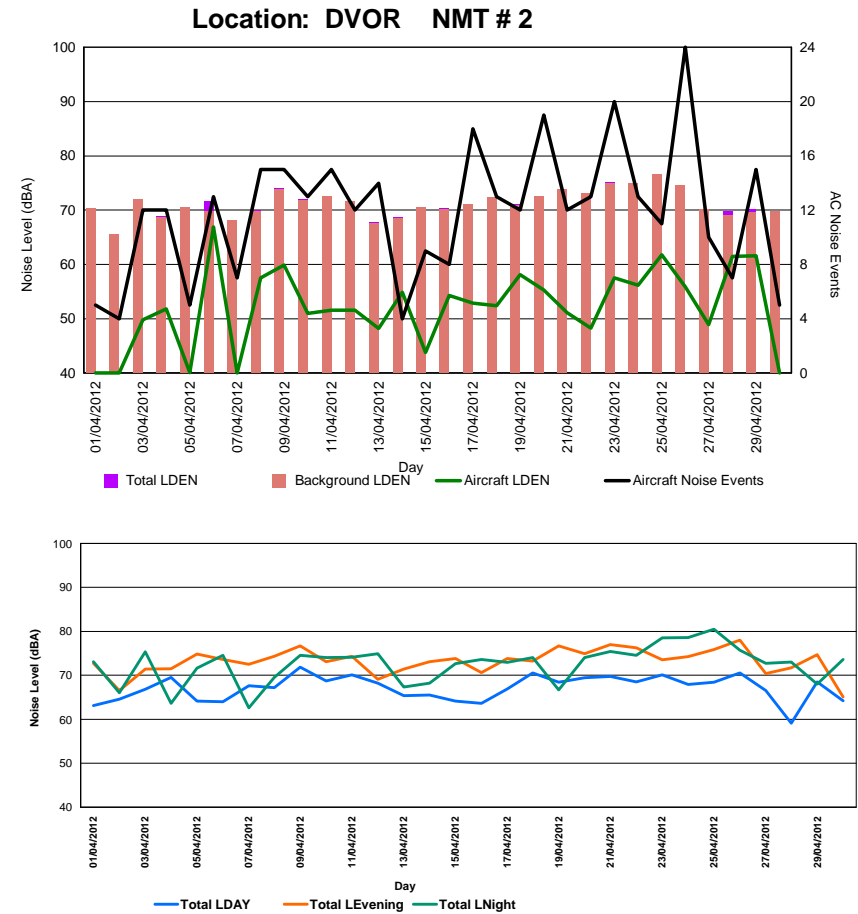

Day	Aircraft Events	Total LDEN	Aircraft LDEN dB(A)	Background LDEN dB(A)	Total LDay dB(A)	Total LEvening dB(A)	Total LNight dB(A)
01/04/2012	5	70.4	39.5	70.4	63.1	72.7	73.1
02/04/2012	4	65.5	39.8	65.5	64.6	66.5	66.0
03/04/2012	12	72.0	49.8	72.0	66.8	71.4	75.3
04/04/2012	12	68.8	51.8	68.7	69.5	71.5	63.6
05/04/2012	5	70.5	40.1	70.5	64.1	74.8	71.6
06/04/2012	13	71.6	66.9	69.8	64.0	73.6	74.5
07/04/2012	7	68.1	38.3	68.1	67.6	72.5	62.6
08/04/2012	15	70.0	57.5	69.8	67.2	74.3	69.5
09/04/2012	15	74.0	59.9	73.8	71.8	76.7	74.5
10/04/2012	13	71.9	51.0	71.8	68.7	73.1	74.0
11/04/2012	15	72.6	51.6	72.6	70.1	74.3	74.1
12/04/2012	12	71.7	51.6	71.7	68.2	69.1	74.9
13/04/2012	14	67.7	48.2	67.6	65.4	71.4	67.3
14/04/2012	4	68.7	54.9	68.5	65.5	73.1	68.2
15/04/2012	9	70.5	43.8	70.5	64.1	73.8	72.6
16/04/2012	8	70.3	54.3	70.1	63.6	70.6	73.6
17/04/2012	18	71.1	52.9	71.0	66.9	73.8	72.9
18/04/2012	13	72.4	52.4	72.4	70.5	73.2	74.0
19/04/2012	12	71.0	58.1	70.8	68.4	76.7	66.7
20/04/2012	19	72.5	55.3	72.5	69.4	74.9	74.0
21/04/2012	12	73.9	51.1	73.9	69.7	77.0	75.4
22/04/2012	13	73.0	48.3	73.0	68.5	76.3	74.5
23/04/2012	20	75.1	57.5	75.0	70.1	73.5	78.5
24/04/2012	13	75.0	56.2	74.9	67.9	74.2	78.6
25/04/2012	11	76.7	61.8	76.6	68.4	75.8	80.5
26/04/2012	24	74.6	55.9	74.5	70.5	78.0	75.7
27/04/2012	10	70.1	48.9	70.1	66.5	70.4	72.7
28/04/2012	7	69.8	61.5	69.1	59.1	71.7	73.0
29/04/2012	15	70.2	61.6	69.6	68.5	74.7	68.0
30/04/2012	5	69.8	34.8	69.8	64.2	65.1	73.6
	355	72.0	57.0	71.8	67.9	73.9	74.1