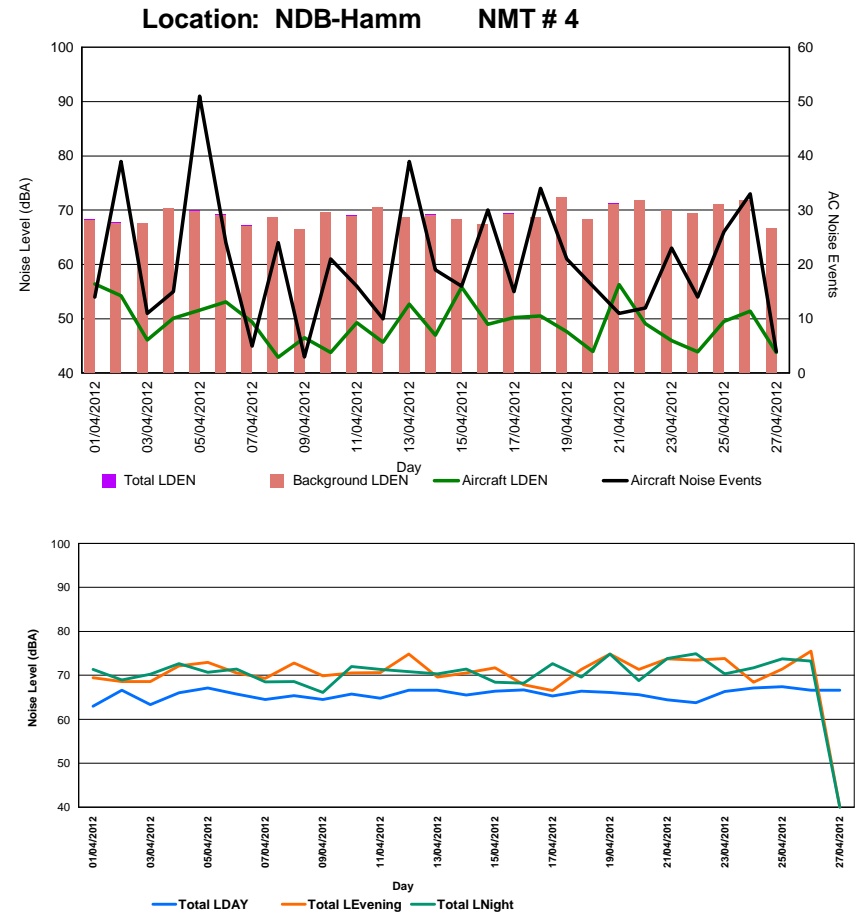

Luxembourg Airport Noise Distribution by Day

Between 01/04/2012 00:00:00 and 30/04/2012 23:59:59 (Local Time)

Day	Aircraft Events	Total LDEN	Aircraft LDEN dB(A)	Background LDEN dB(A)	Total LDay dB(A)	Total LEvening dB(A)	Total LNight dB(A)
01/04/2012	14	68.4	56.4	68.1	63.0	69.4	71.3
02/04/2012	39	67.8	54.2	67.6	66.6	68.6	68.9
03/04/2012	11	67.6	46.1	67.6	63.3	68.6	70.2
04/04/2012	15	70.3	50.1	70.3	66.0	72.1	72.6
05/04/2012	51	69.9	51.6	69.8	67.1	72.9	70.7
06/04/2012	24	69.2	53.1	69.1	65.7	70.5	71.4
07/04/2012	5	67.2	49.4	67.1	64.5	69.3	68.5
08/04/2012	24	68.7	42.9	68.7	65.4	72.8	68.6
09/04/2012	3	66.4	46.5	66.4	64.5	69.9	66.1
10/04/2012	21	69.5	43.8	69.5	65.7	70.5	72.0
11/04/2012	16	69.0	49.3	68.9	64.8	70.6	71.3
12/04/2012	10	70.5	45.7	70.5	66.6	74.8	70.8
13/04/2012	39	68.7	52.7	68.6	66.6	69.6	70.3
14/04/2012	19	69.2	47.0	69.1	65.5	70.5	71.4
15/04/2012	16	68.4	55.8	68.2	66.4	71.7	68.4
16/04/2012	30	67.4	49.0	67.4	66.7	67.8	68.2
17/04/2012	15	69.3	50.2	69.2	65.3	66.5	72.6
18/04/2012	34	68.7	50.5	68.7	66.4	71.3	69.6
19/04/2012	21	72.3	47.6	72.3	66.1	74.8	74.8
20/04/2012	16	68.2	44.0	68.2	65.6	71.3	68.8
21/04/2012	11	71.2	56.3	71.1	64.4	73.7	73.8
22/04/2012	12	71.8	49.1	71.8	63.8	73.4	74.9
23/04/2012	23	69.9	46.0	69.9	66.3	73.8	70.3
24/04/2012	14	69.4	43.9	69.4	67.1	68.4	71.7
25/04/2012	26	71.1	49.5	71.0	67.4	71.4	73.7
26/04/2012	33	71.8	51.4	71.8	66.6	75.5	73.2
27/04/2012	4	66.6	43.8	66.6	66.6	0.0	0.0
	546	69.5	50.9	69.4	65.8	71.7	71.5