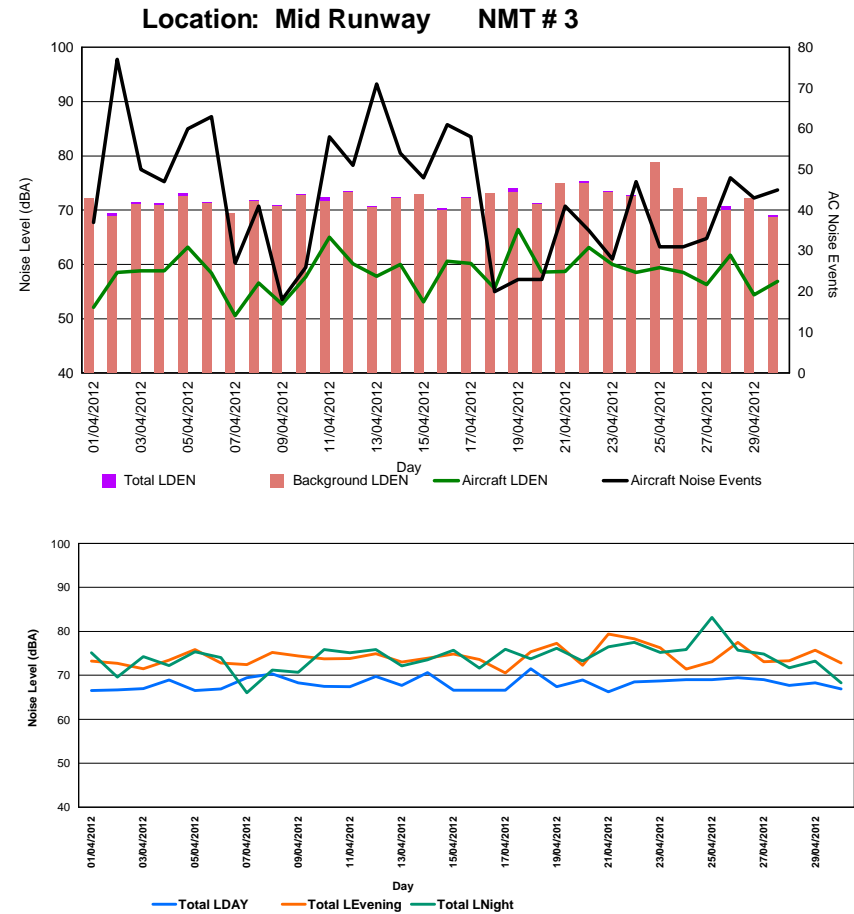

Day	Aircraft Events	Total LDEN	Aircraft LDEN dB(A)	Background LDEN dB(A)	Total LDay dB(A)	Total LEvening dB(A)	Total LNight dB(A)
01/04/2012	37	72.2	52.1	72.2	66.5	73.2	75.1
02/04/2012	77	69.3	58.5	68.9	66.7	72.7	69.6
03/04/2012	50	71.4	58.8	71.1	67.0	71.5	74.2
04/04/2012	47	71.2	58.8	70.9	68.9	73.4	72.2
05/04/2012	60	73.0	63.2	72.5	66.5	75.8	75.3
06/04/2012	63	71.4	58.4	71.2	66.9	72.8	74.0
07/04/2012	27	69.3	50.6	69.3	69.4	72.4	66.0
08/04/2012	41	71.8	56.6	71.7	70.3	75.2	71.2
09/04/2012	18	70.8	52.7	70.7	68.3	74.4	70.7
10/04/2012	26	72.9	57.7	72.7	67.5	73.7	75.8
11/04/2012	58	72.4	65.0	71.6	67.4	73.8	75.1
12/04/2012	51	73.5	60.1	73.3	69.7	74.9	75.8
13/04/2012	71	70.7	57.8	70.5	67.7	73.0	72.1
14/04/2012	54	72.4	60.0	72.1	70.6	73.9	73.5
15/04/2012	48	72.9	53.1	72.9	66.6	74.8	75.7
16/04/2012	61	70.4	60.6	69.9	66.6	73.6	71.6
17/04/2012	58	72.4	60.2	72.1	66.6	70.5	75.9
18/04/2012	20	73.1	55.6	73.1	71.5	75.3	73.7
19/04/2012	23	74.0	66.4	73.2	67.4	77.3	76.1
20/04/2012	23	71.3	58.6	71.1	68.9	72.3	73.2
21/04/2012	41	75.0	58.7	74.9	66.2	79.4	76.5
22/04/2012	35	75.3	63.1	75.0	68.5	78.3	77.5
23/04/2012	28	73.4	60.0	73.2	68.7	76.3	75.2
24/04/2012	47	72.8	58.5	72.6	69.0	71.4	75.8
25/04/2012	31	78.8	59.4	78.8	69.0	73.1	83.2
26/04/2012	31	74.1	58.5	74.0	69.4	77.5	75.7
27/04/2012	33	72.4	56.3	72.3	69.0	73.1	74.8
28/04/2012	48	70.6	61.7	70.0	67.7	73.3	71.7
29/04/2012	43	72.2	54.4	72.1	68.3	75.7	73.2
30/04/2012	45	69.0	56.9	68.7	66.9	72.8	68.3
	1295	72.8	59.8	72.6	68.3	74.7	75.2