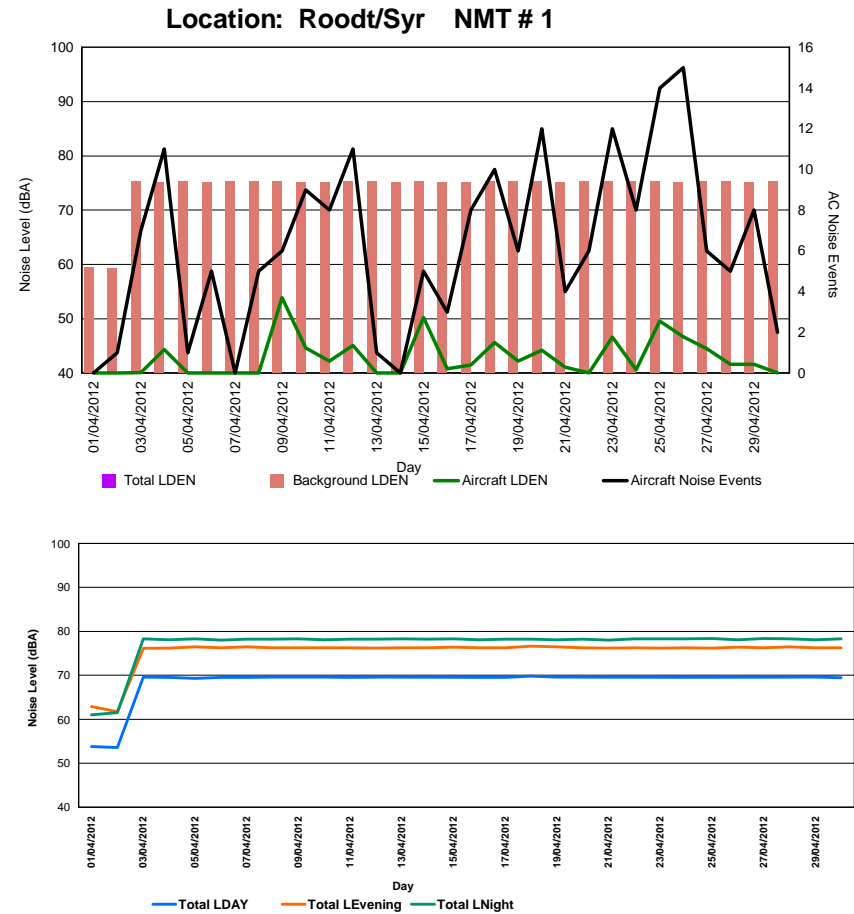

Luxembourg Airport Noise Distribution by Day

Between 01/04/2012 00:00:00 and 30/04/2012 23:59:59 (Local Time)

Day	Aircraft Events	Total LDEN	Aircraft LDEN dB(A)	Background LDEN dB(A)	Total LDay dB(A)	Total LEvening dB(A)	Total LNight dB(A)
01/04/2012	-	59.4	-	59.4	53.8	62.9	61.0
02/04/2012	1	59.2	25.8	59.2	53.6	61.7	61.5
03/04/2012	7	75.3	40.1	75.3	69.6	76.1	78.3
04/04/2012	11	75.2	44.3	75.2	69.5	76.2	78.1
05/04/2012	1	75.3	33.0	75.3	69.3	76.5	78.3
06/04/2012	5	75.1	39.6	75.1	69.5	76.3	78.0
07/04/2012	-	75.3	-	75.3	69.5	76.5	78.2
08/04/2012	5	75.3	38.6	75.3	69.6	76.3	78.2
09/04/2012	6	75.3	53.9	75.3	69.6	76.3	78.3
10/04/2012	9	75.2	44.6	75.2	69.6	76.3	78.1
11/04/2012	8	75.2	42.2	75.2	69.5	76.3	78.2
12/04/2012	11	75.3	45.1	75.3	69.6	76.2	78.2
13/04/2012	1	75.3	28.4	75.3	69.6	76.3	78.3
14/04/2012	-	75.2	-	75.2	69.5	76.3	78.2
15/04/2012	5	75.4	50.2	75.3	69.6	76.4	78.3
16/04/2012	3	75.2	40.8	75.2	69.5	76.3	78.1
17/04/2012	8	75.2	41.5	75.2	69.5	76.3	78.2
18/04/2012	10	75.4	45.6	75.4	69.8	76.6	78.2
19/04/2012	6	75.3	42.2	75.3	69.6	76.5	78.1
20/04/2012	12	75.3	44.2	75.3	69.5	76.3	78.2
21/04/2012	4	75.1	41.1	75.1	69.6	76.2	78.0
22/04/2012	6	75.3	39.3	75.3	69.6	76.3	78.3
23/04/2012	12	75.3	46.6	75.3	69.6	76.2	78.3
24/04/2012	8	75.3	40.6	75.3	69.5	76.3	78.3
25/04/2012	14	75.4	49.6	75.4	69.5	76.2	78.4
26/04/2012	15	75.2	46.7	75.2	69.6	76.4	78.1
27/04/2012	6	75.4	44.5	75.4	69.5	76.3	78.4
28/04/2012	5	75.3	41.6	75.3	69.6	76.5	78.3
29/04/2012	8	75.2	41.6	75.2	69.6	76.3	78.1
30/04/2012	2	75.3	32.2	75.3	69.4	76.3	78.3
	189	75.0	45.1	75.0	69.3	76.0	77.9